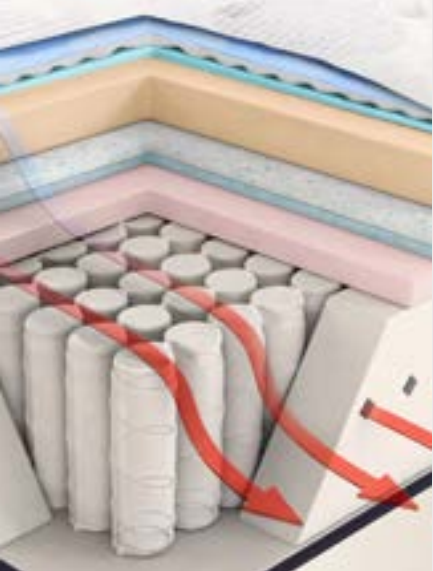

## CHADFIELD™ RECHARGE® EURO TOP

**Nano-Tex®** stain-resistance treatment embedded right into the fabric

**EverNU®** sustainable replaceable mattress top

**AirCool® Technology** to provide added comfort for each guest

### SUSTAINABLE UPGRADES INCLUDE

Coil Unit ..... Beautyrest® Pocketed Coil® Springs  
 Coil Count (Queen)..... 850 Density  
 Cover..... Durable White Knit with Nano-Tex®

Edge Support..... AirCool® BeautyEdge® Foam Encasement

Border Fill..... FR Fiber